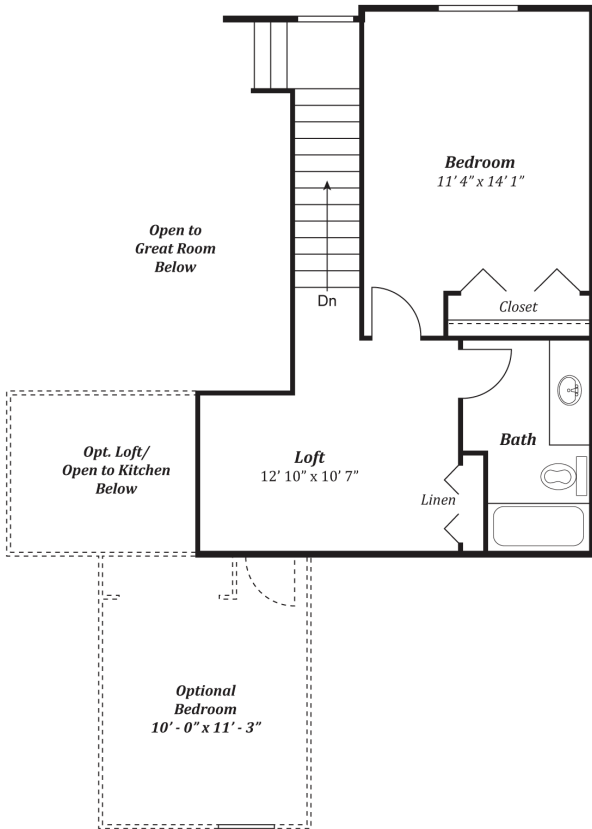

MANORS

AT
CENTRAL PARK

THE BRENTWOOD I

APPROXIMATELY 1,685-1,970 SQUARE FEET
WITH TWO BEDROOMS (3RD OPTIONAL)

- TWO SPACIOUS BEDROOMS
- SPLIT LEVEL WITH LOFT
- 2 1/2 BATHROOMS
- GREAT ROOM WITH FIREPLACE
- FIRST FLOOR LAUNDRY
- TWO CAR ATTACHED GARAGE