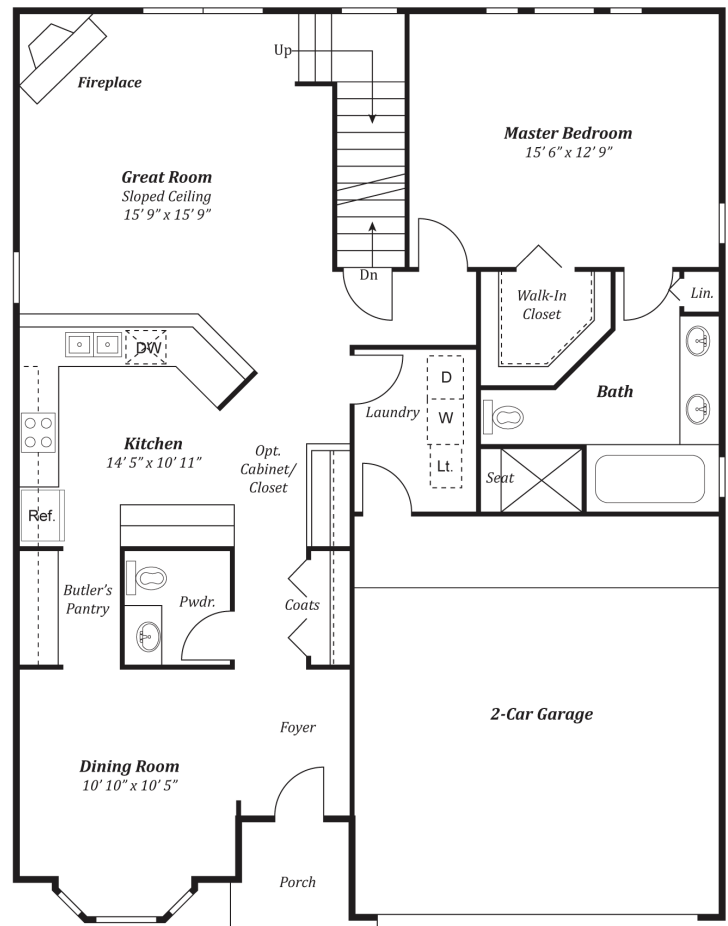

MANORS

AT
CENTRAL PARK

THE BRENTWOOD I

APPROXIMATELY 1,685-1,970 SQUARE FEET
WITH TWO BEDROOMS (3RD OPTIONAL)

- TWO SPACIOUS BEDROOMS
- SPLIT LEVEL WITH LOFT
- 2 1/2 BATHROOMS
- GREAT ROOM WITH FIREPLACE
- FIRST FLOOR LAUNDRY
- TWO CAR ATTACHED GARAGE